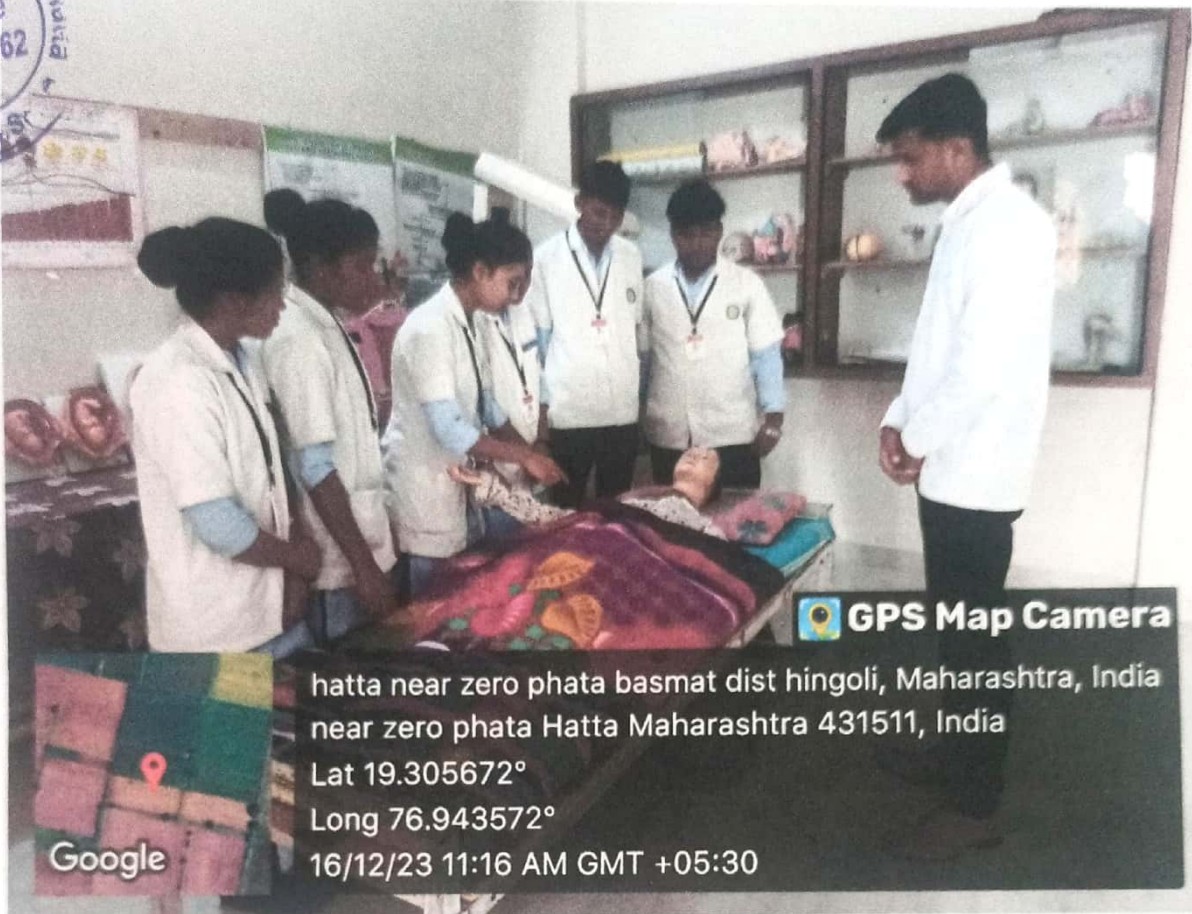

College Hingoli
College Code 9362
Basic B.S.

GPS Map Camera

hatta near zero phata basmat dist hingoli, Maharashtra, India
near zero phata Hatta Maharashtra 431511, India
Lat 19.305672°
Long 76.943572°
16/12/23 11:16 AM GMT +05:30

Google