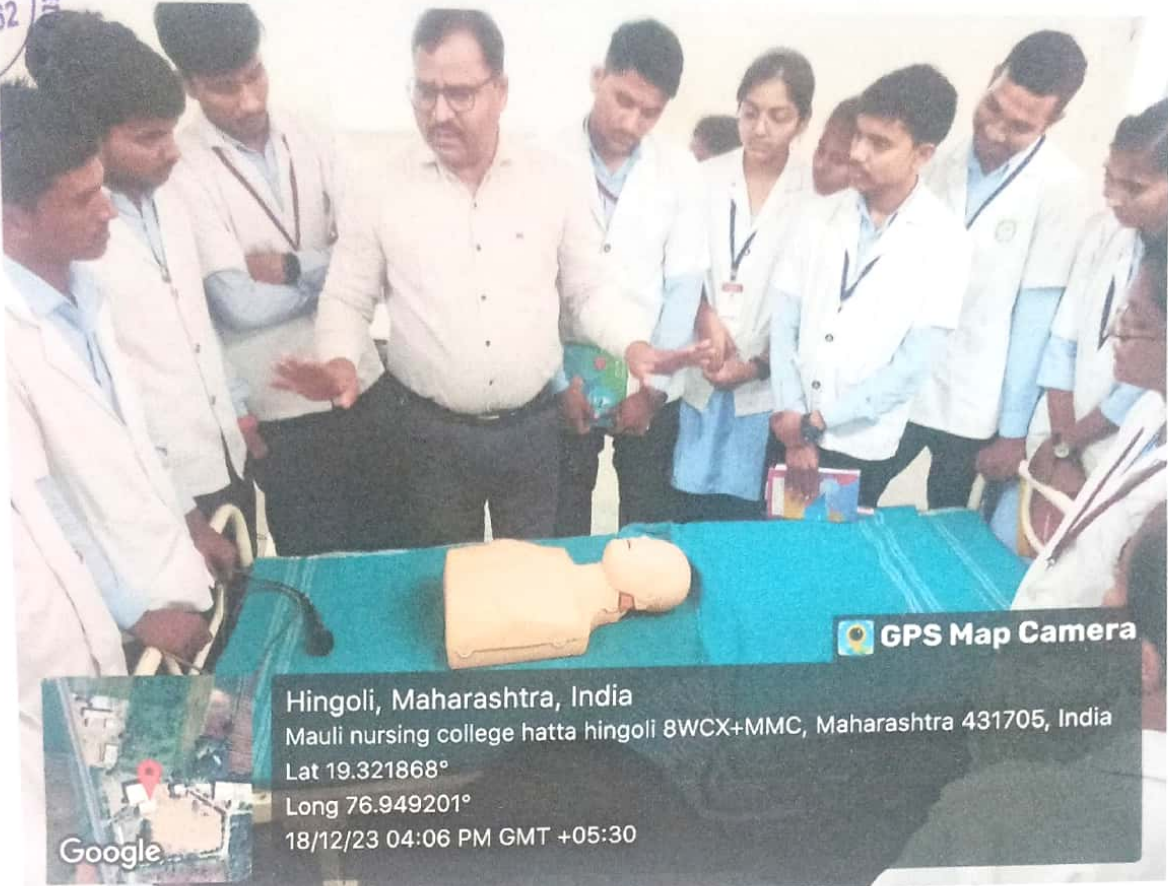

College Hatt  
College  
Code 9362  
Basic B

GPS Map Camera

Hingoli, Maharashtra, India  
Mauli nursing college hatta hingoli 8WCX+MMC, Maharashtra 431705, India  
Lat 19.321868°  
Long 76.949201°  
18/12/23 04:06 PM GMT +05:30