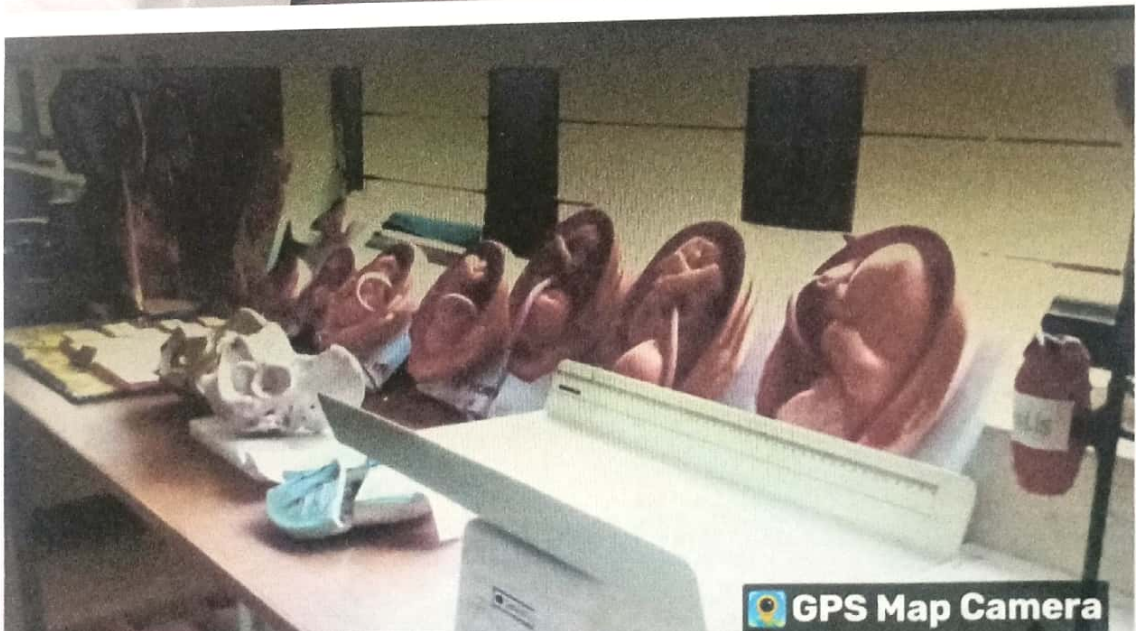

**PRINCIPAL**  
Mauli Nursing College (B.Sc.)  
Hatta, Tq. Basmat Dist. Hingoli

College Code 9362  
Basic

GPS Map Camera

hatta near zero phata basmat dist hingoli, Maharashtra, India  
near zero phata Hatta Maharashtra 431511, India  
Lat 19.305672°  
Long 76.943572°  
16/12/23 11:14 AM GMT +05:30