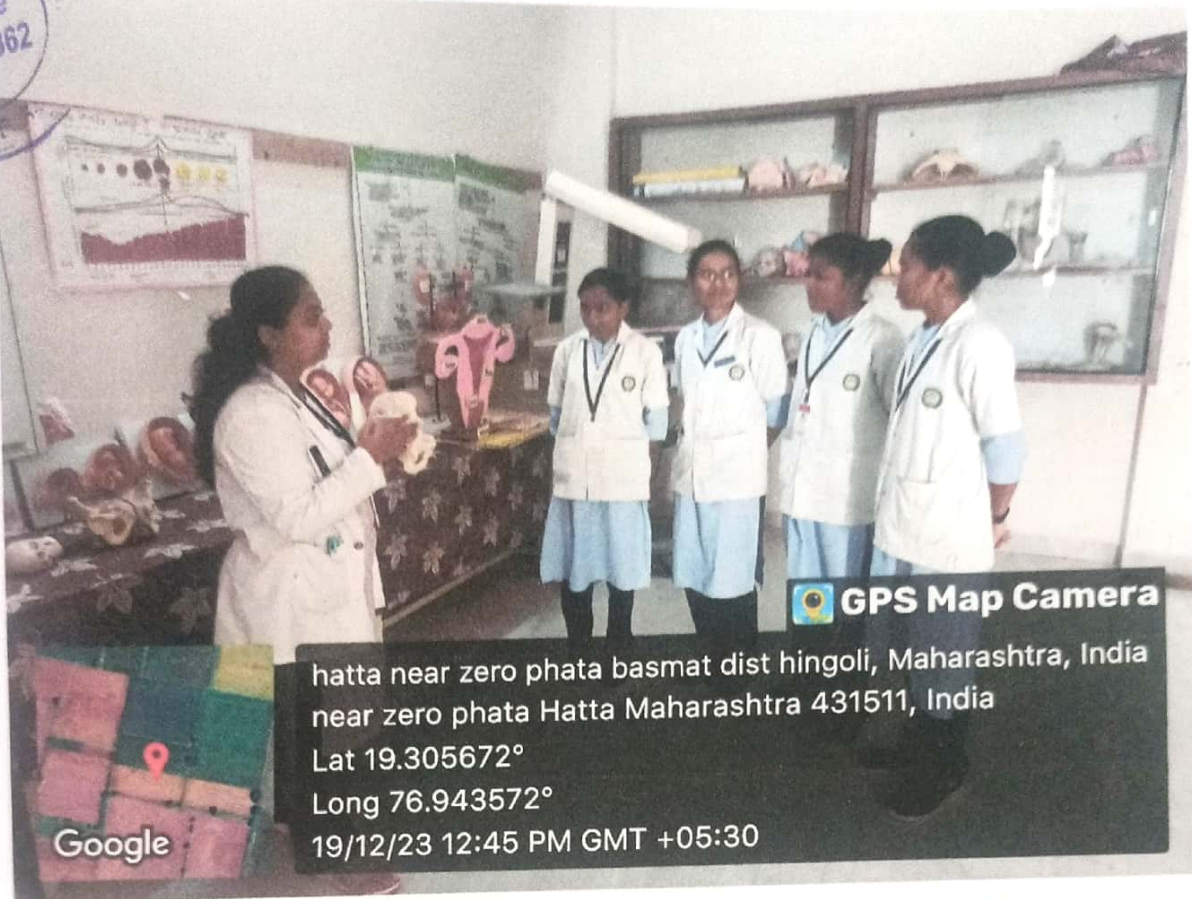

College
Code 9362
Basic

hatta near zero phata basmat dist hingoli, Maharashtra, India
near zero phata Hatta Maharashtra 431511, India
Lat 19.305672°
Long 76.943572°
19/12/23 12:45 PM GMT +05:30